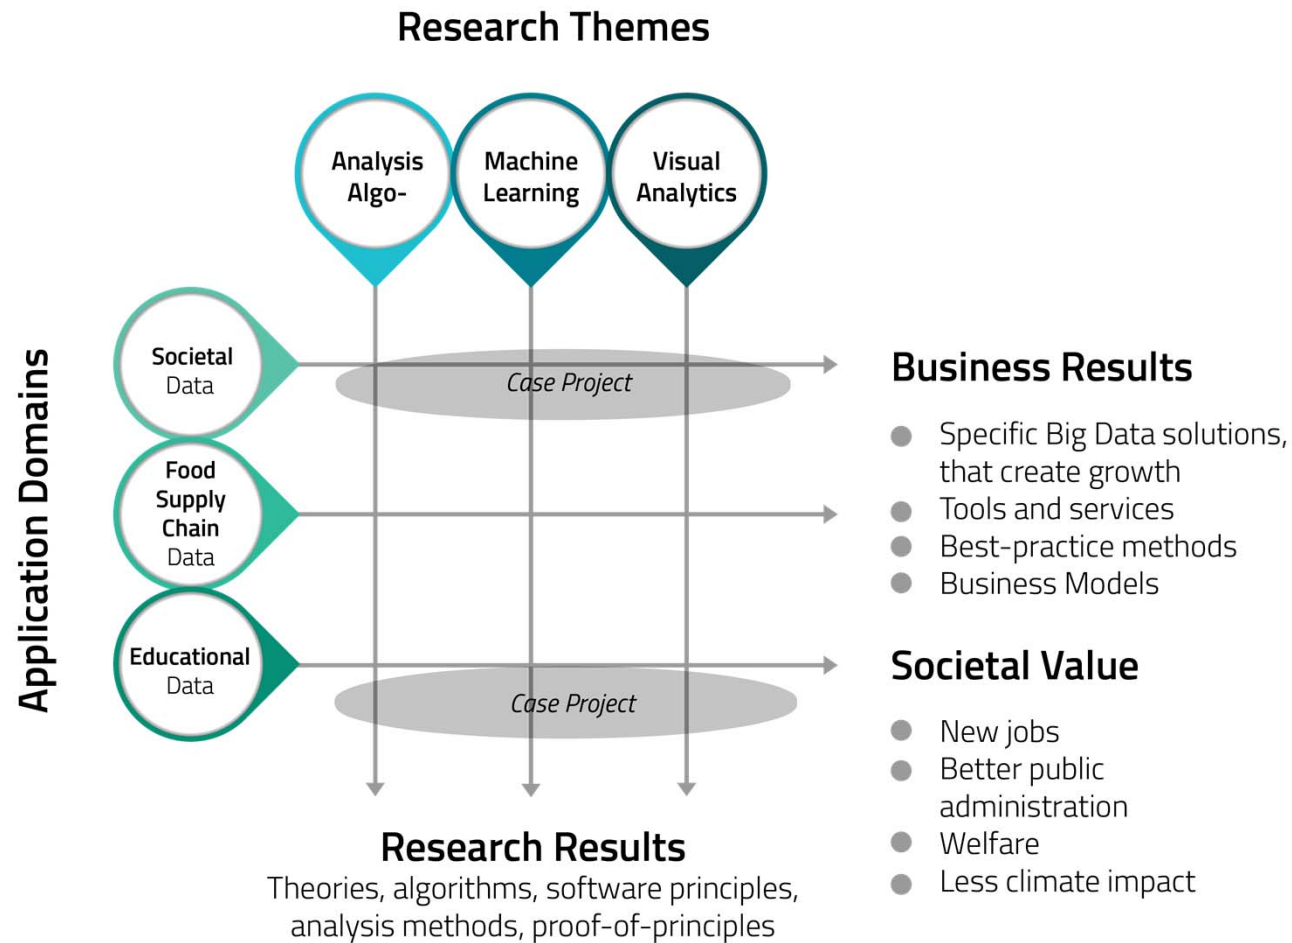

Interplay between research and domain innovation