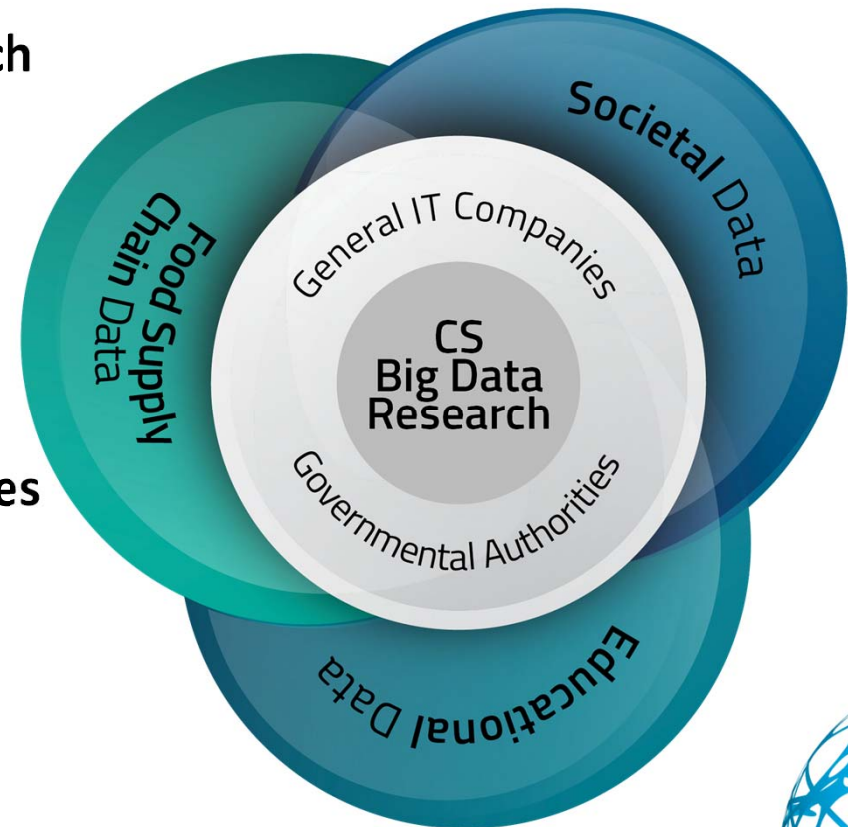

DABAI

DANISH CENTER FOR BIG DATA ANALYTICS DRIVEN INNOVATION

Public-private partnership to boost the exploitation of big data

Hverken *Dubai* eller *aber dabei*

Dabai er en blank sort frugt, der kun findes på Borneo. De 40-50 meter høje træer bærer først frugt efter 5-10 år. Dabai-frugten skal lægges i blød i varmt vand, før den kan spises. Den smager fantastisk og er meget næringsrig. Man kan spise både skallen og kødet, – og har man held til at knække den smukke diamantformede kernesten, får man også mulighed for at nyde den lækre nød.

Challenge and aim

- **Huge potential** in exploitation of Big Data for society and business
 - Sensors, Internet-of-things, Internet traffic, etc. generates enormous amounts of data
 - Data has no value unless they are analyzed and transformed into value
 - This is the case for less than 3 %
 - Digitization including use of data and IoT is the main driver for welfare and growth in most areas
- The aim is to make **Denmark a pioneer** in exploiting the full potential of big data.
- The partnership will develop **general techniques and tools** for Big Data analytics to be applied within a broad range of domains.

Approach

- **Computer science Big Data analysis research and innovation at the core**
 - Big Data Analysis Algorithms
 - Machine Learning as a service
 - Interactive Visual Analytics as a Service
- **Driven by challenges and opportunities in domains of importance to Danish businesses and society**
 - Societal data
 - Food Supply Chain Data
 - Educational Data

- Alexandra Institute
- Innovation Fund Denmark

Budget: 17 mio. EUR

Period: 2016 - 2019

Domain companies

- **Food Supply Chain Data**

- Danish Crown, Seges, Skov
- Skov, SvineVet
- Natur- og erhvervsstyrelsen,
- Fødevarestyrelsen